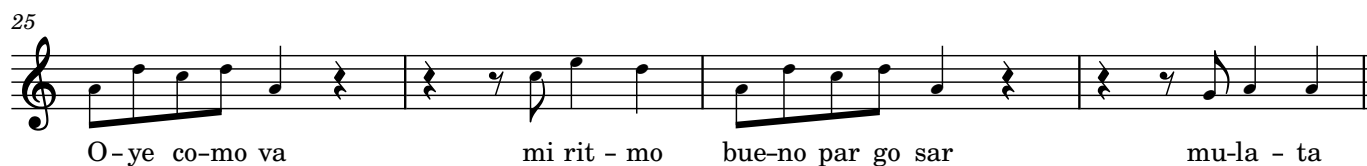

OYE COMO VA

♩ = 127

2

51

Musical staff 51: Treble clef, 8 measures of eighth-note patterns with accidentals.

55

Esus

Musical staff 55: Treble clef, 8 measures of eighth-note patterns with accidentals, ending with a double bar line.